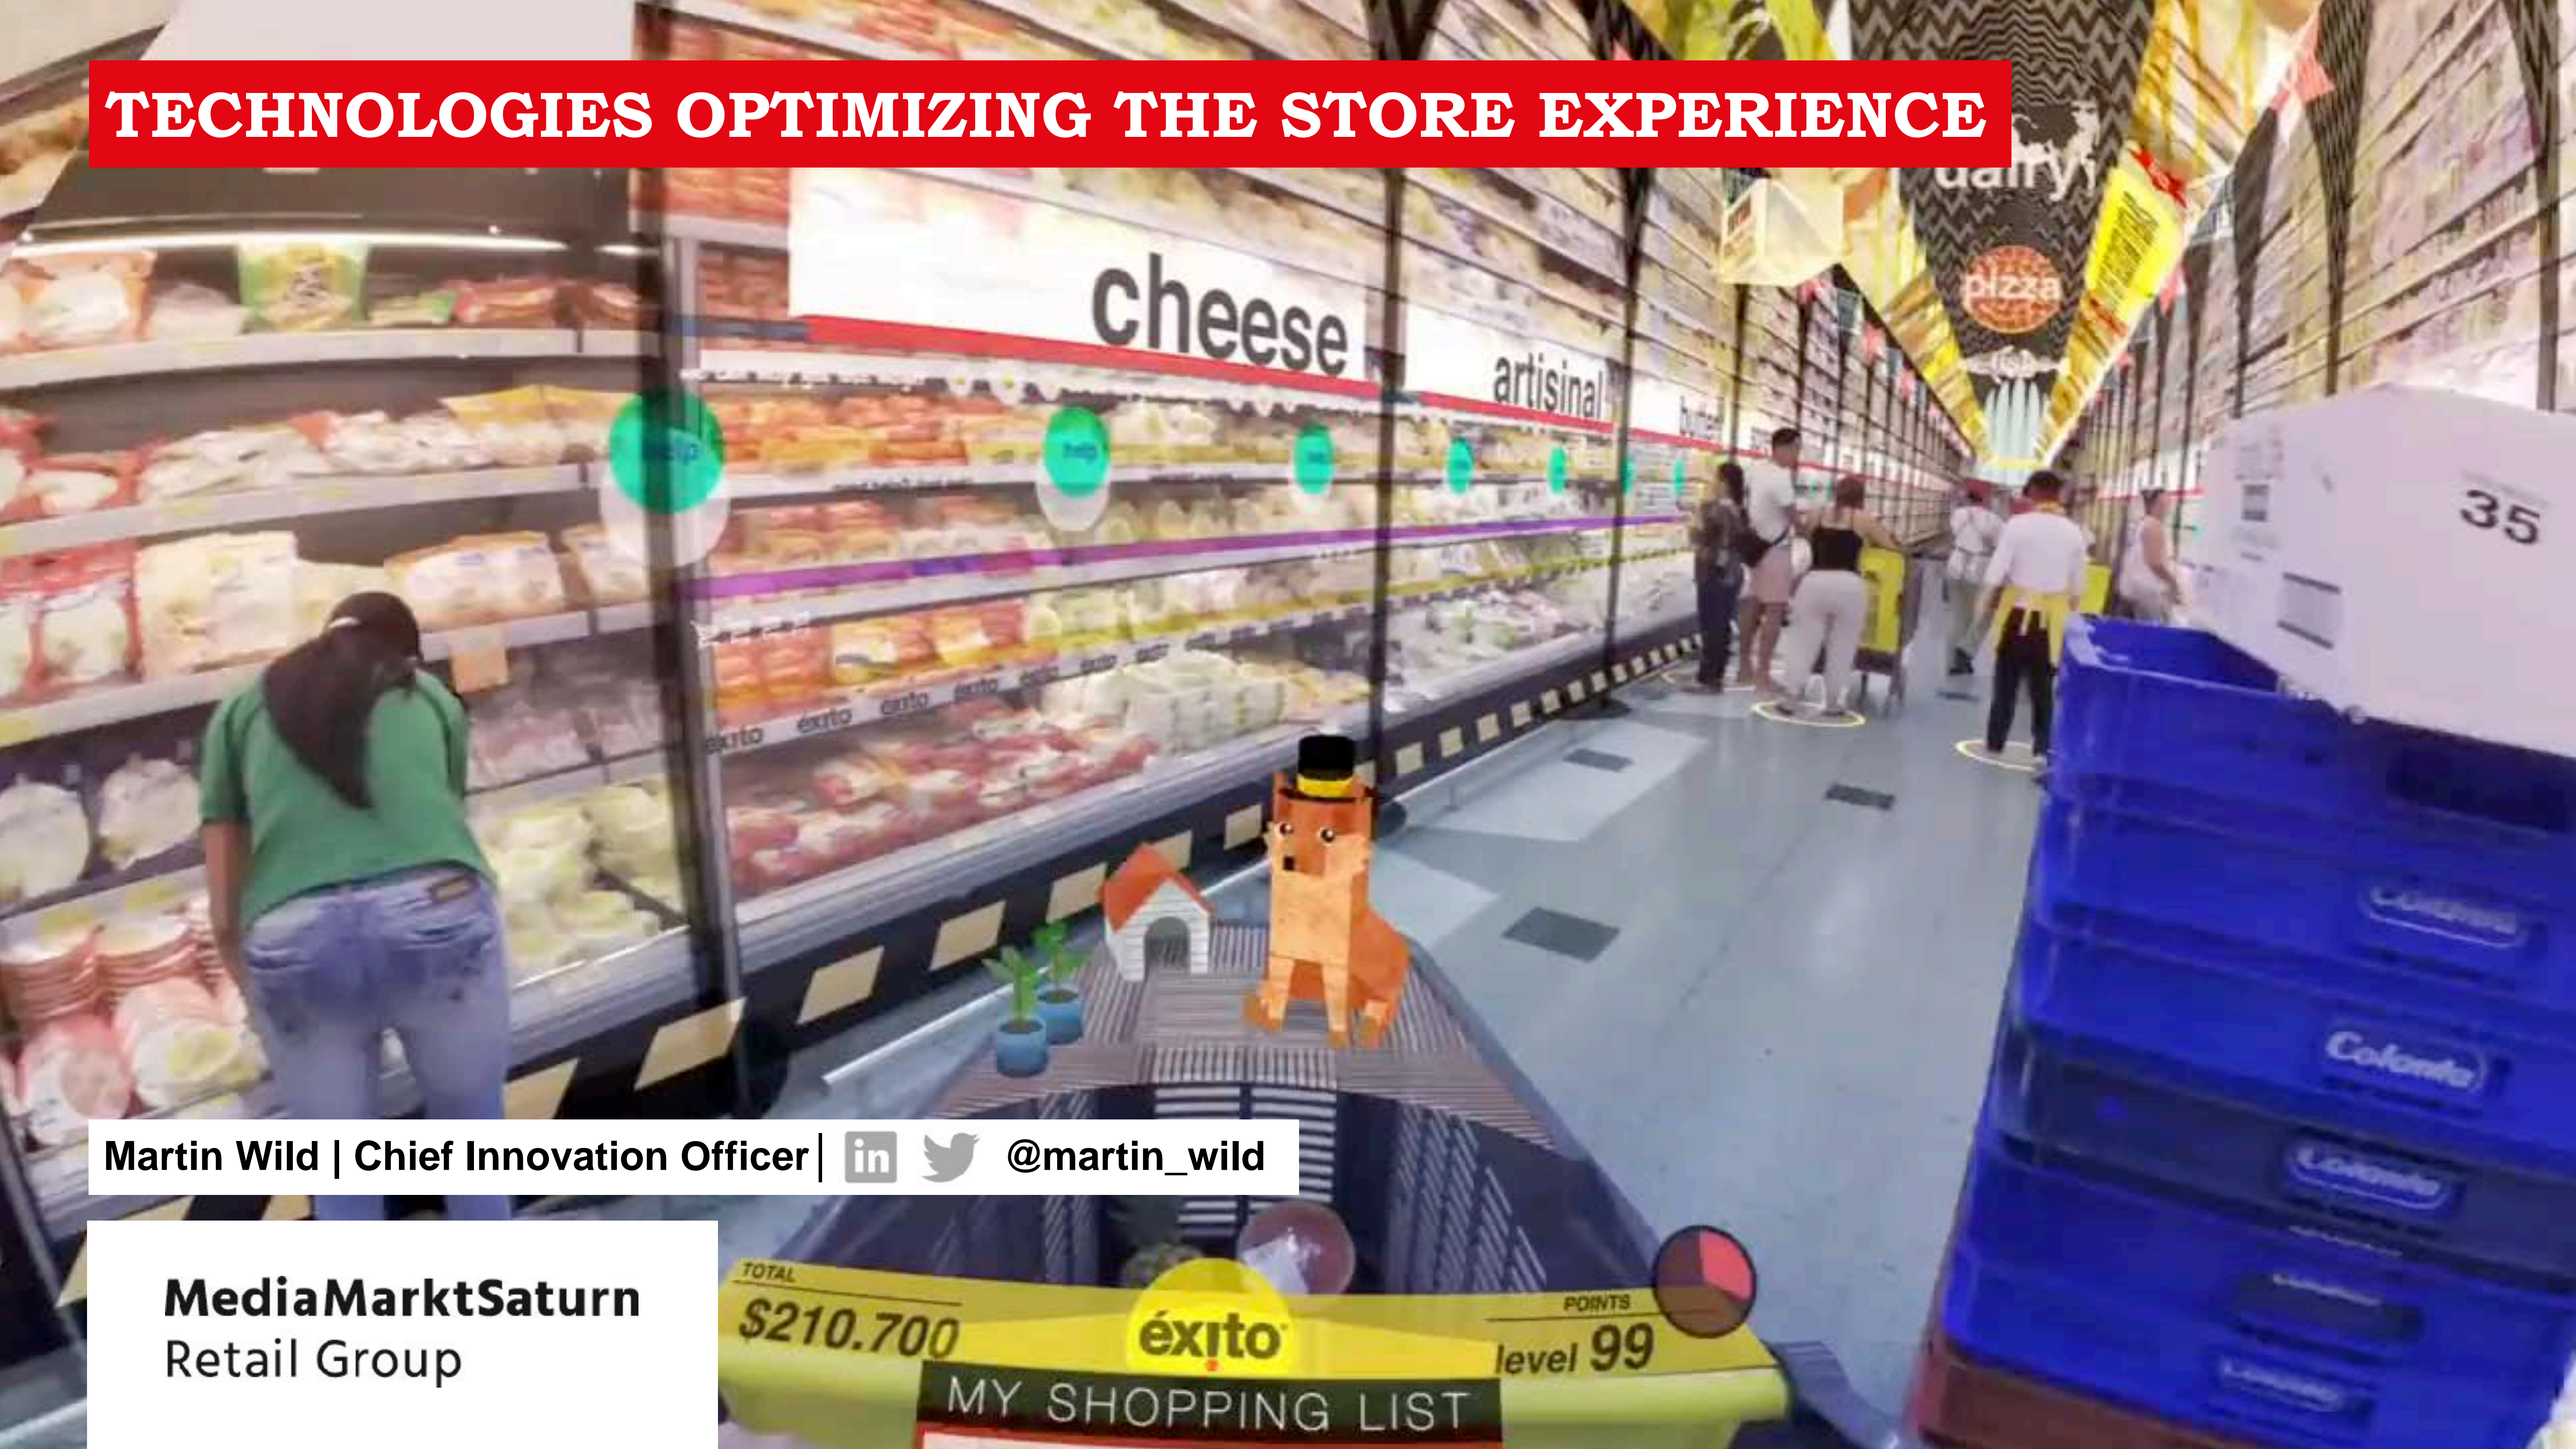

# TECHNOLOGIES OPTIMIZING THE STORE EXPERIENCE

Martin Wild | Chief Innovation Officer | [in](#) [twitter](#) @martin\_wild

**MediaMarktSaturn**  
Retail Group

TOTAL \$210.700 **éxito** POINTS level 99  
MY SHOPPING LIST