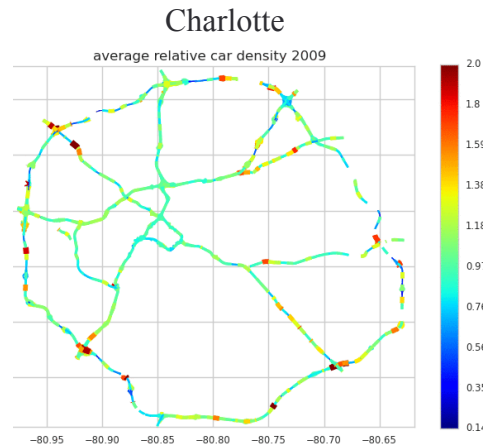

Orbital Insight

Taking the economic pulse of the planet

Satellite Launches Are Accelerating

Computer Vision for Satellite Imagery Works

3 Billion Cars

Car Counts and Stock Price

- **200,000 lots tracked**
- **Applications in mobile marketing and site selection**

City-Wide Traffic Patterns

Computer Vision for Drone Imagery

 Home Depot

 Sports Authority

 Nordstrom