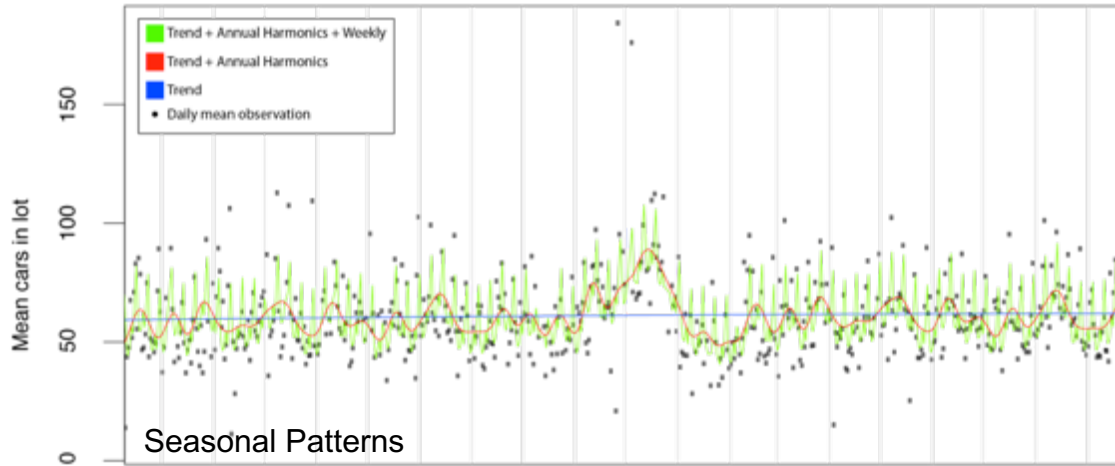

Orbital Insight

Taking the economic pulse of the planet

Satellite Launches Are Accelerating

Computer Vision for Satellite Imagery Works

3 Billion Cars

Car Counts and Stock Price

- **200,000 lots tracked**
- **Applications in mobile marketing and site selection**