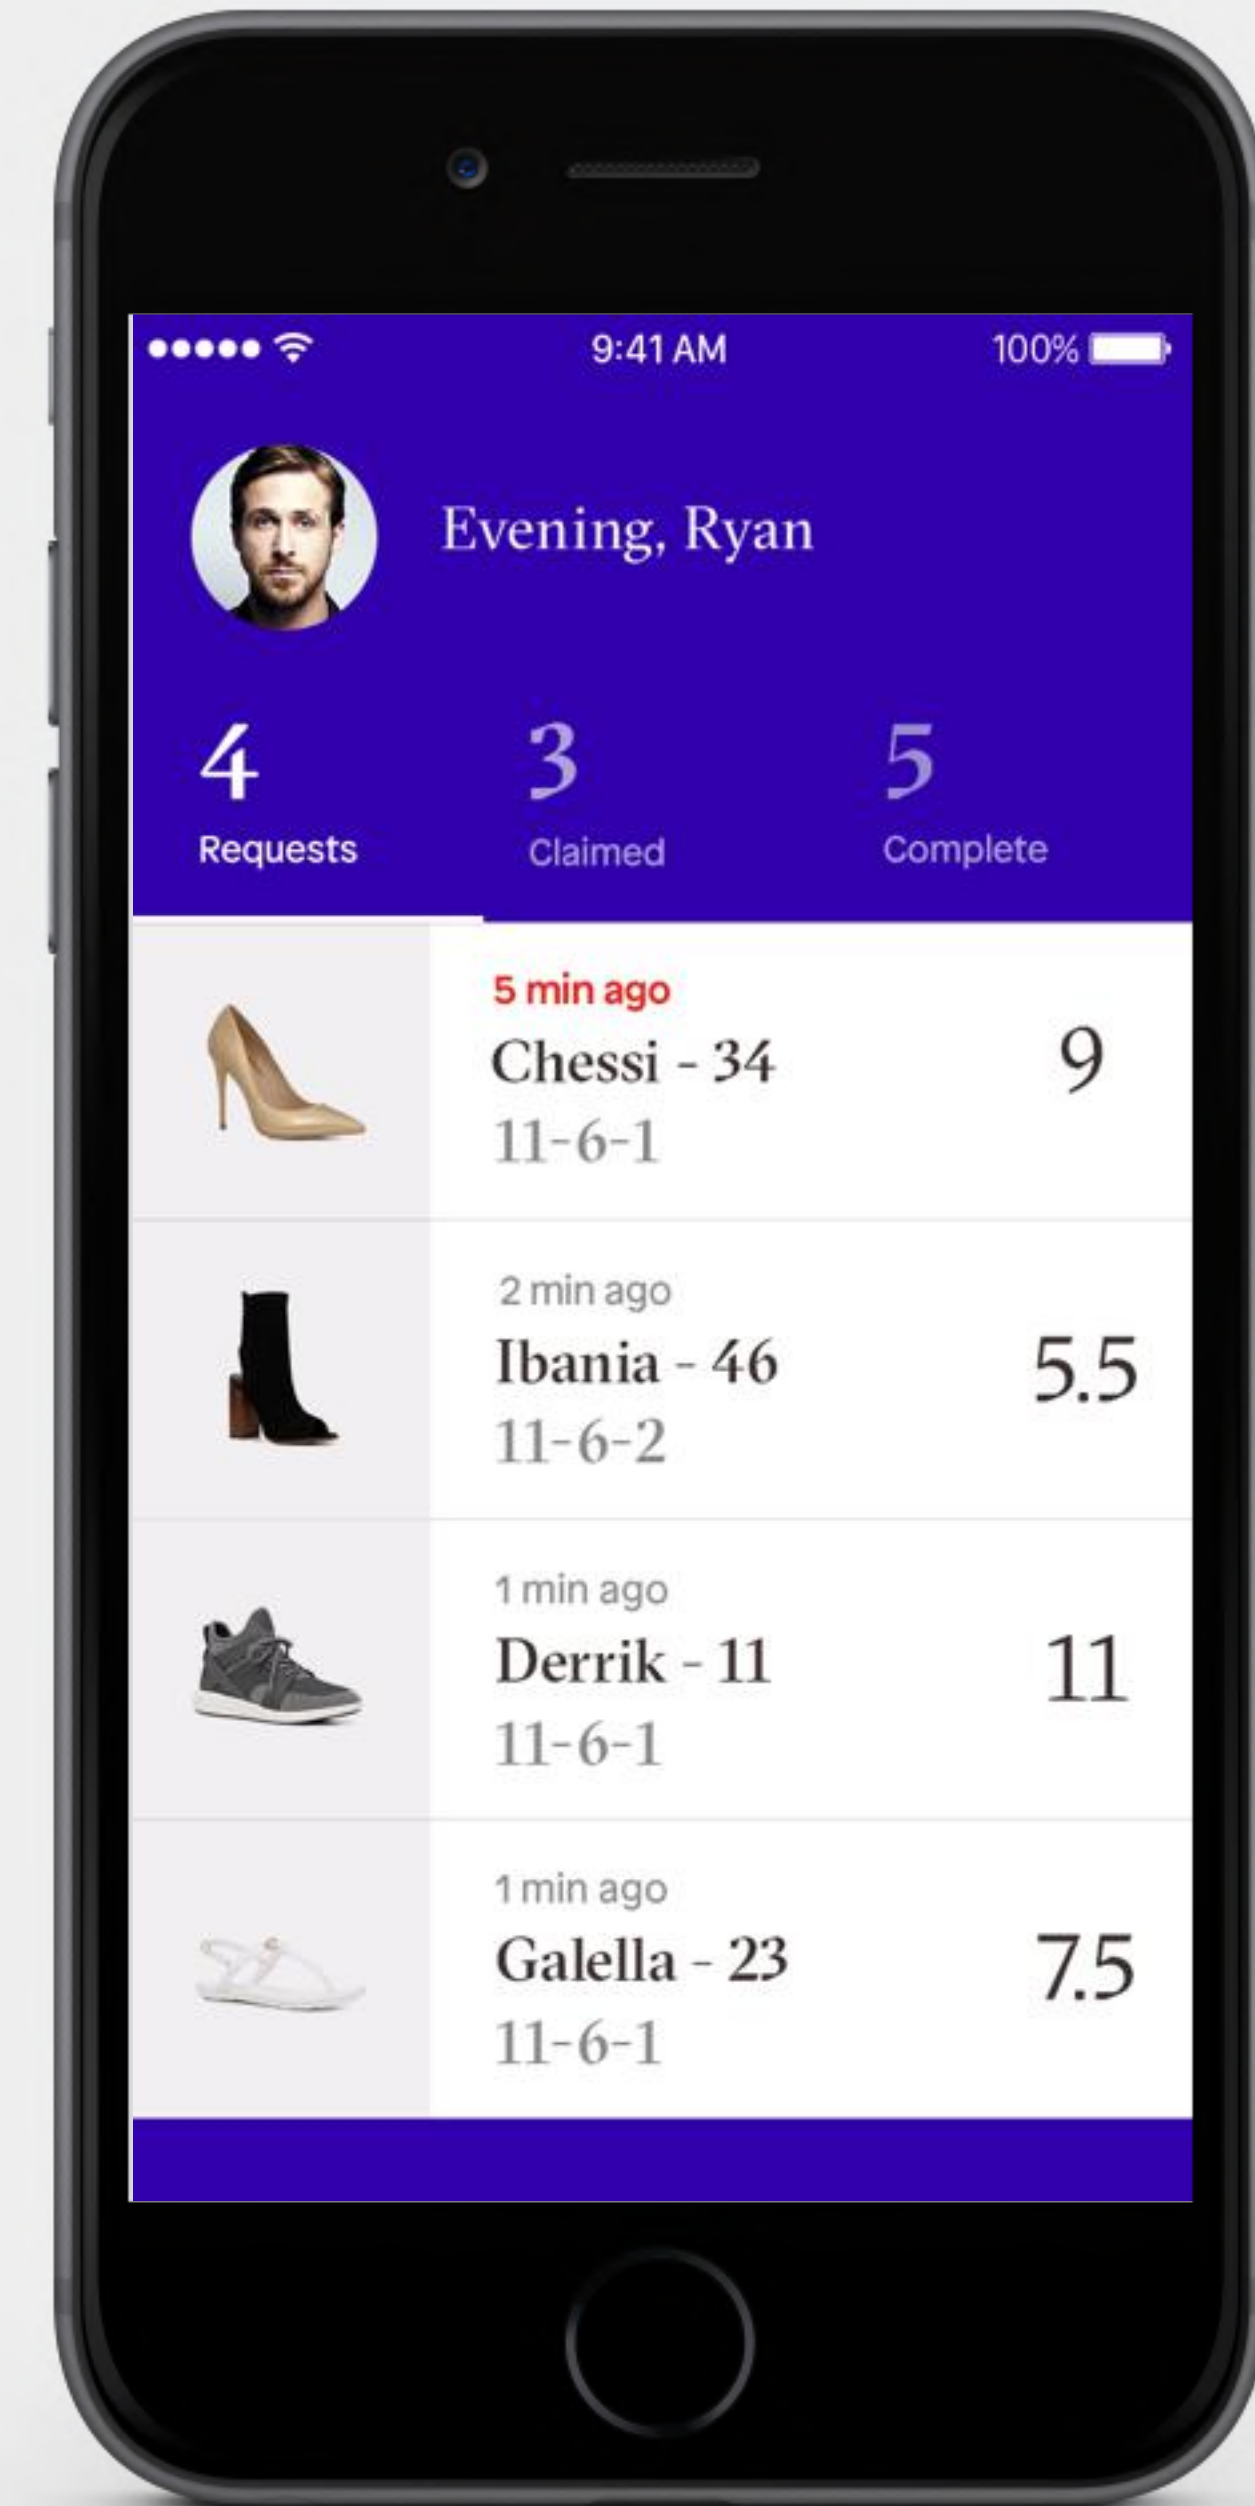

# Nika

\$125

★★★★★ (7)

Color / Coral

Size / 6.5

[Size chart](#)

5	6	6.5	7	7.5
8	8.5	9	10	11

 Find your True Fit. [Learn more](#)

Add to bag

Find in-store

**TWO**

**Empower your  
employees.**

**THREE**

Smarter tech  
beats more tech.

Bell LTE

9:24 AM