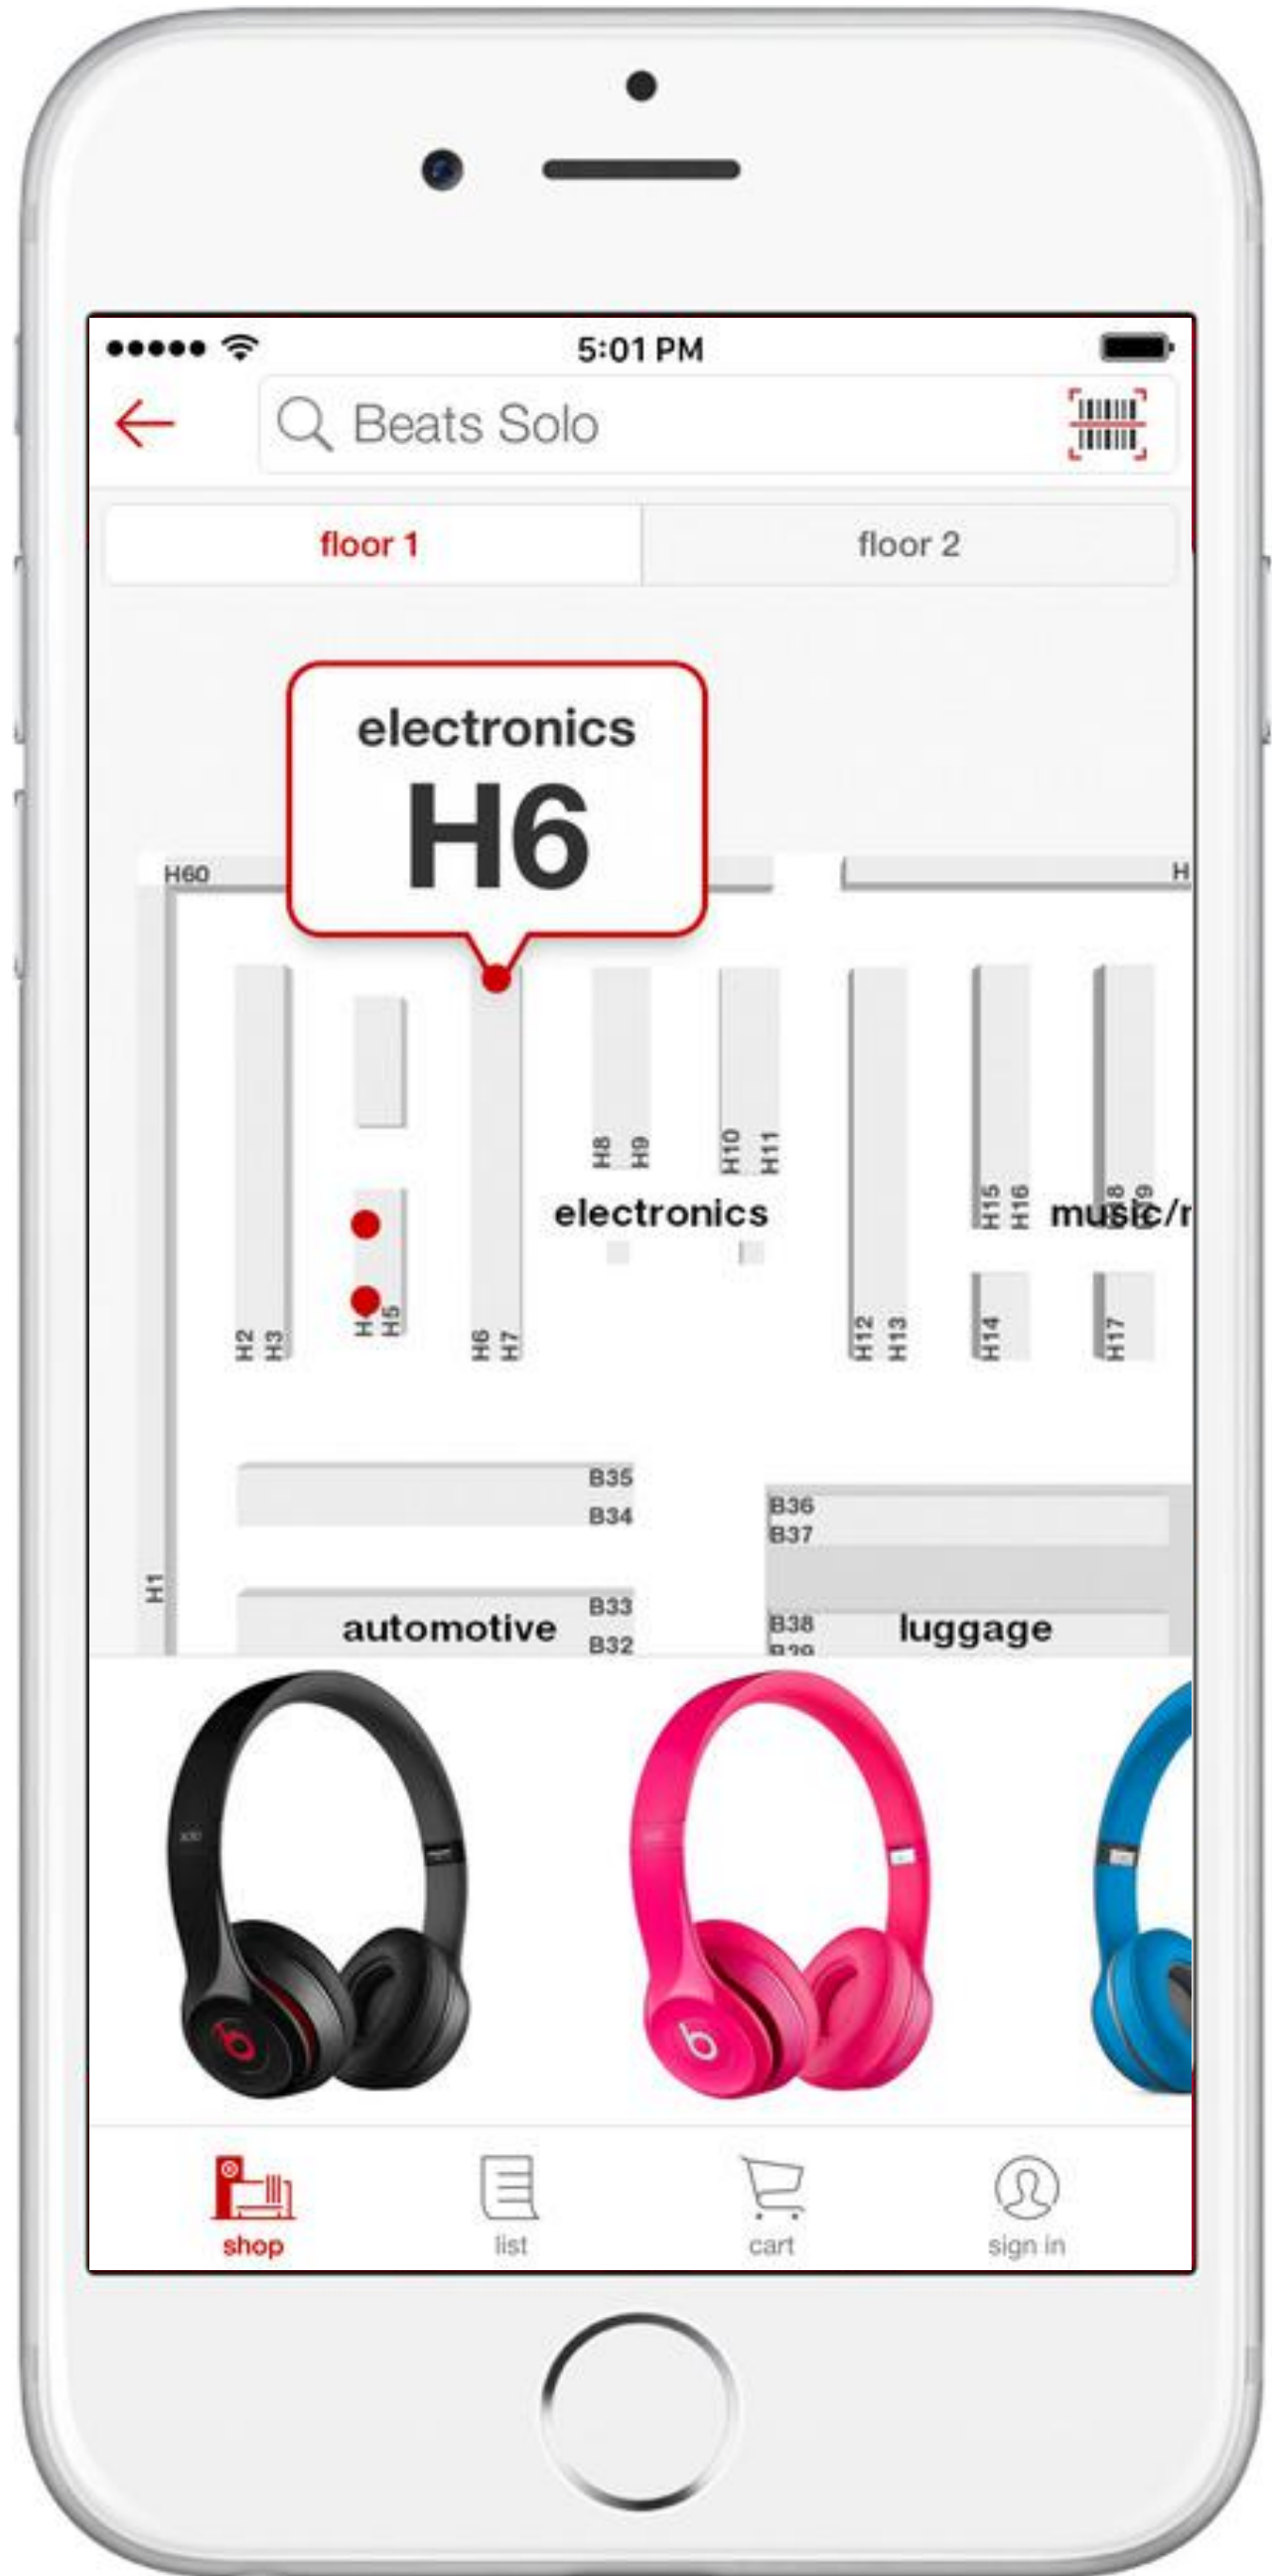

# Nika

\$125

★★★★★ (7)

Color / Coral

Size / 6.5

[Size chart](#)

5	6	6.5	7	7.5
8	8.5	9	10	11

 Find your True Fit. [Learn more](#)

Add to bag

Find in-store

**TWO**

**Empower your  
employees.**

**THREE**

Smarter tech  
beats more tech.

Bell LTE

9:24 AM